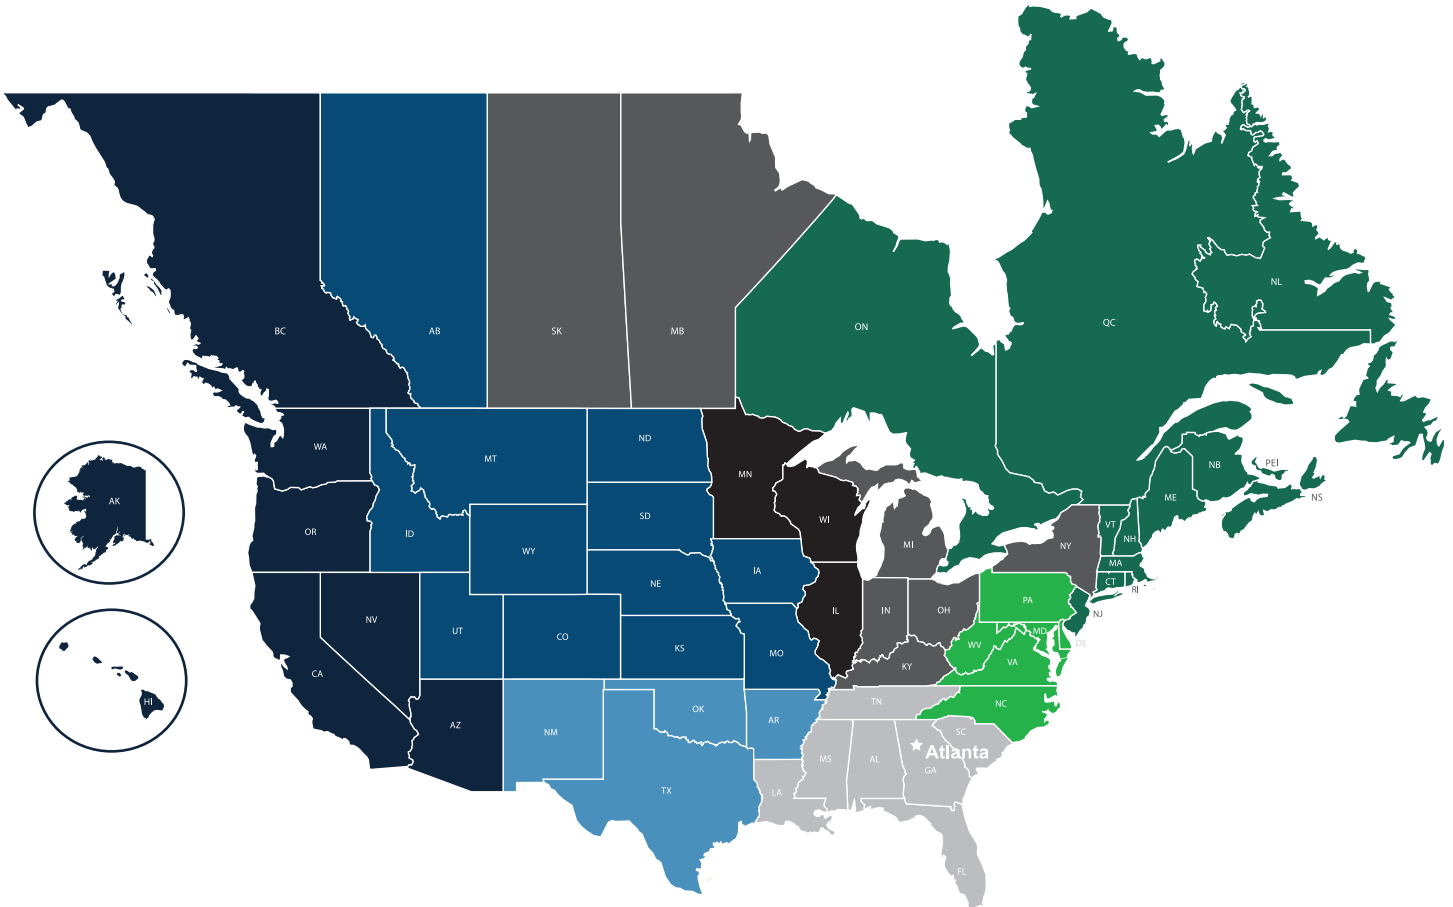

# VISIX SALES REGIONS

**West**  
 Vince Roe  
 Region Manager  
 770.446.1416 x. 244  
 vro@visix.com  
 direct 916.999.1244

**North Central**  
 Dave Leo  
 Region Manager  
 770.446.1416 x. 642  
 dleo@visix.com  
 direct 303.947.9504

**South Central**  
 Adam O'Brien  
 Region Manager  
 770.446.1416  
 aobrien@visix.com  
 direct 945.349.1772

**West Great Lakes**  
 Chip Kepner  
 Region Manager  
 770.446.1416 x. 556  
 ckepner@visix.com  
 direct 414.446.9556

**East Great Lakes**  
 Rory O'Brien  
 Region Manager  
 770.446.1416 x. 238  
 robrien@visix.com  
 direct 678.392.1758

**Southeast**  
 Matthew Parker  
 Region Manager  
 770.446.1416 x. 330  
 mparker@visix.com  
 direct 678.392.1759