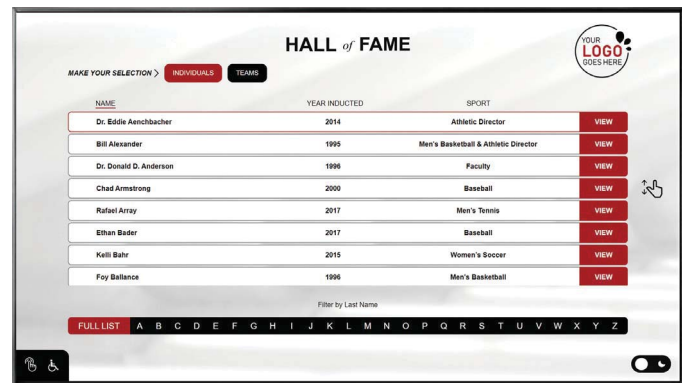

Interactive Donor Board

Touchscreen donor boards are a great way to thank patrons and encourage giving. Highlight individuals or groups within different levels of support.

- Portrait or landscape design in one resolution
- 2 Directories of your choice sorted alphabetically or numerically
- Interactive alphabet at bottom of screen for quick filtering
- Design tailored to your brand with your logo, colors and font
- Designed in both light and dark modes with quick toggle switch
- ADA controls at bottom of screen
- Update data via a custom, user-friendly webpage

Interactive Hall of Fame Board

Interactive hall of fame boards are a fun and engaging way to showcase top alumni, scholars, athletes, teams, and the coaches or teachers who helped along the way.

- Portrait or landscape design in one resolution
- 2 Directories of your choice sorted alphabetically or numerically
- Interactive alphabet and dates at bottom of screen for quick filtering
- Design tailored to your brand with your logo, colors and font
- Designed in both light and dark modes with quick toggle switch
- ADA controls at bottom of screen
- Update data via a custom, user-friendly webpage