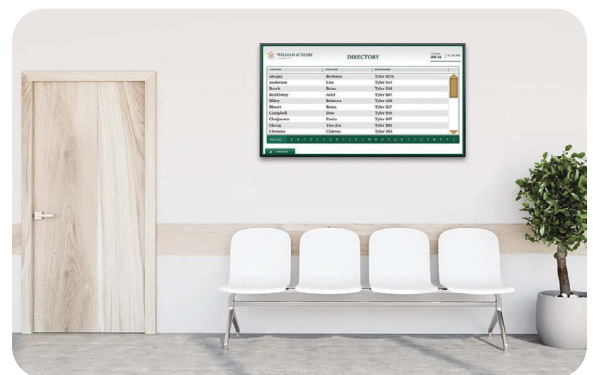

Include directories for staff, departments, rooms and events showing visual paths from the screen to the destination. We can also build in quick reference buttons to find elevators and restrooms, and all of our designs include ADA controls at the bottom of the screen for convenience and compliance.

And we don't just stop at the design. Our creative team works with your facility planners, marketing experts and project managers to concept, design, implement and test your interactive designs.

We'll also deliver the original artwork, media and uncompiled source code files with the final project. They're yours, after all.

- Map to events, personnel, room and department directories
- Include quick-reference legends and ADA controls
- Show fullscreen or integrate with traditional digital signage
- Include a QR code to let people take the wayfinding project with them
- Add SMS integration to let users text wayfinding info to their phone
- Toggle between dark and light modes for ease of viewing
- Offer multi-lingual options for an inclusive audience experience
- Use directory databases for easy updates you can do yourself

If you need hosting for your project, we can help. We can even build a user-friendly web interface so you can make quick updates to directories yourself.