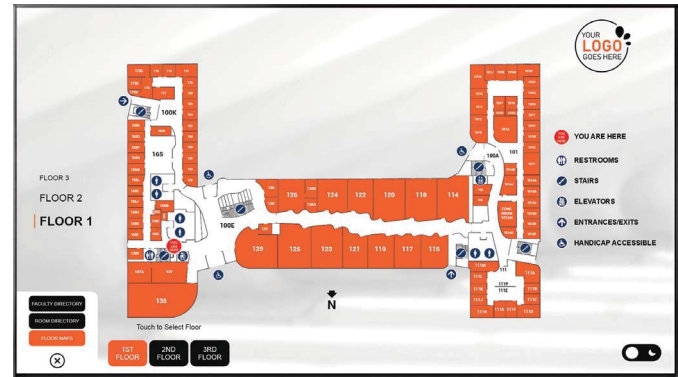

Interactive Wayfinding

Our templated wayfinding is designed to provide a user-friendly touchscreen wayfinding and directory solution for clients on a budget.

- Portrait or landscape design in one resolution
- 3 Floor maps or 1 campus map with "You Are Here" indicator
- Mapping to up to 40 locations with animated icons
- 2 Directories of your choice sorted alphabetically or numerically
- Marked restrooms, stairs/elevators and exits with matching legend
- Interactive alphabet at bottom of screen for quick filtering
- Design tailored to your brand with your logo, colors and font
- Designed in both light and dark modes with quick toggle switch
- ADA controls at bottom of screen
- Update data via a custom, user-friendly webpage