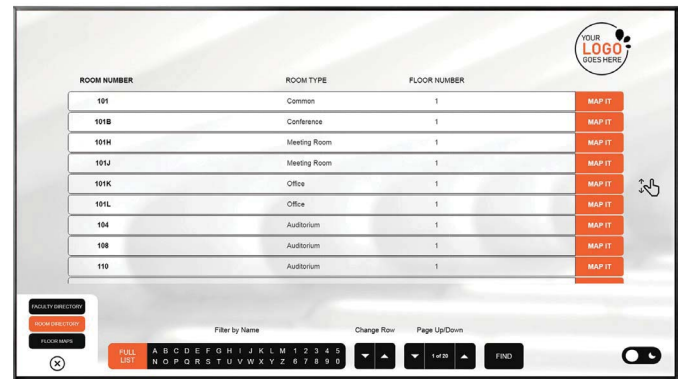

- Map to events, personnel, room and department directories
- Include quick-reference legends and ADA controls
- Show fullscreen or integrate with traditional digital signage
- Include a QR code to let people take the wayfinding project with them
- Add SMS integration to let users text wayfinding info to their phone
- Toggle between dark and light modes for ease of viewing
- Offer multi-lingual options for an inclusive audience experience
- Use directory databases for easy updates you can do yourself

If you need hosting for your project, we can help. We can even build a user-friendly web interface so you can make quick updates to directories yourself.

Templated Packages

Get touchscreen designs without breaking the bank with our affordable templated packages for AxisTV Signage Suite. We'll incorporate your branding and data with all the basics you need for an informative, user-friendly touchscreen design. And all packages include a custom webpage to update your interactive directory data at any time, from anywhere.

Interactive Wayfinding

Our templated wayfinding is designed to provide a user-friendly touchscreen wayfinding and directory solution for clients on a budget.

- Portrait or landscape design in one resolution
- 3 Floor maps or 1 campus map with "You Are Here" indicator
- Mapping to up to 40 locations with animated icons
- 2 Directories of your choice sorted alphabetically or numerically
- Marked restrooms, stairs/elevators and exits with matching legend
- Interactive alphabet at bottom of screen for quick filtering
- Design tailored to your brand with your logo, colors and font
- Designed in both light and dark modes with quick toggle switch
- ADA controls at bottom of screen
- Update data via a custom, user-friendly webpage