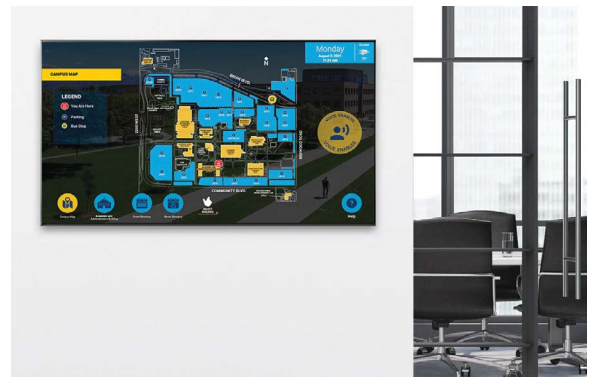

Include directories for staff, departments, rooms and events showing visual paths from the screen to the destination. We can also build in quick reference buttons to find elevators and restrooms, and all of our designs include ADA controls at the bottom of the screen for convenience and compliance.

And we don't just stop at the design. Our creative team works with your facility planners, marketing experts and project managers to concept, design, implement and test your interactive designs.

We'll also deliver the original artwork, media and uncompiled source code files with the final project. They're yours, after all.

- Map to events, personnel, room and department directories
- Include quick-reference legends and ADA controls
- Show fullscreen or integrate with traditional digital signage
- Include a QR code to let people take the wayfinding project with them
- Add SMS integration to let users text wayfinding info to their phone
- Toggle between dark and light modes for ease of viewing
- Offer multi-lingual options for an inclusive audience experience
- Use directory databases for easy updates you can do yourself

If you need hosting for your project, we can help. We can even build a user-friendly web interface so you can make quick updates to directories yourself.