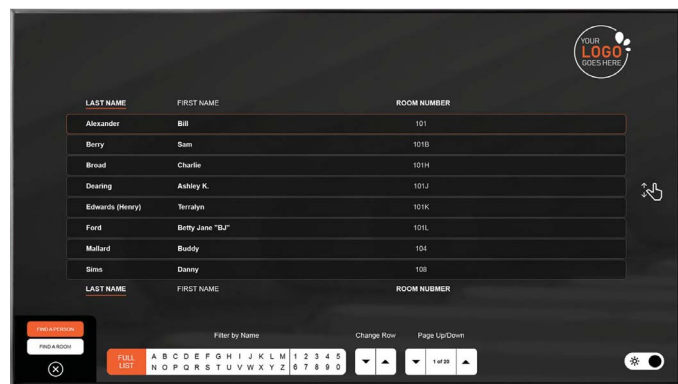

## Interactive Wayfinding

Our templated wayfinding is designed to provide a user-friendly touchscreen wayfinding and directory solution for clients on a budget.

- Portrait or landscape design in one resolution
- 3 Floor maps or 1 campus map with "You Are Here" indicator
- Mapping to up to 40 locations with animated icons
- 2 Directories of your choice sorted alphabetically or numerically
- Marked restrooms, stairs/elevators and exits with matching legend
- Interactive alphabet at bottom of screen for quick filtering
- Design tailored to your brand with your logo, colors and font
- Designed in both light and dark modes with quick toggle switch
- ADA controls at bottom of screen
- Update data via a custom, user-friendly webpage

## Interactive Directory

Let people guide themselves instead of relying on receptionists or printed signs. Provide searchable lists of people, rooms, departments, locations and more.

- Portrait or landscape design in one resolution
- 2 Directories of your choice sorted alphabetically or numerically
- Interactive alphabet at bottom of screen for quick filtering
- Design tailored to your brand with your logo, colors and font
- Designed in both light and dark modes with quick toggle switch
- ADA controls at bottom of screen
- Update data via a custom, user-friendly webpage