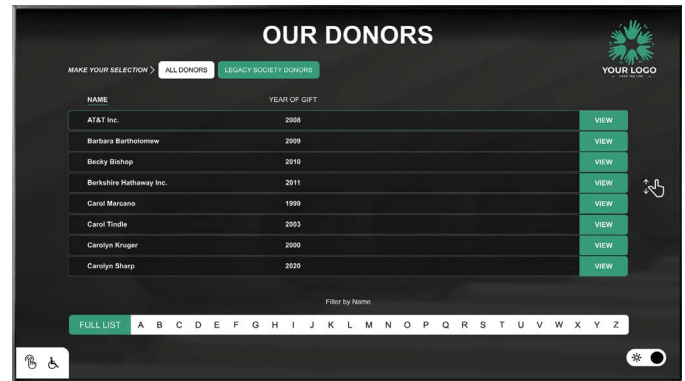

All templated packages are built in HTML5, and are hosted on the Visix Cloud or your own AxisTV Signage Suite content management server. Pricing includes full project management by a Visix specialist, and installation and scheduling of the design in your AxisTV Signage Suite system. (Hardware and software licenses not included.)

Interactive Donor Board

Touchscreen donor boards are a great way to thank patrons and encourage giving. Highlight individuals or groups within different levels of support.

- Portrait or landscape design in one resolution
- 2 Directories of your choice sorted alphabetically or numerically
- Interactive alphabet at bottom of screen for quick filtering
- Design tailored to your brand with your logo, colors and font
- Designed in both light and dark modes with quick toggle switch
- ADA controls at bottom of screen
- Update data via a custom, user-friendly webpage