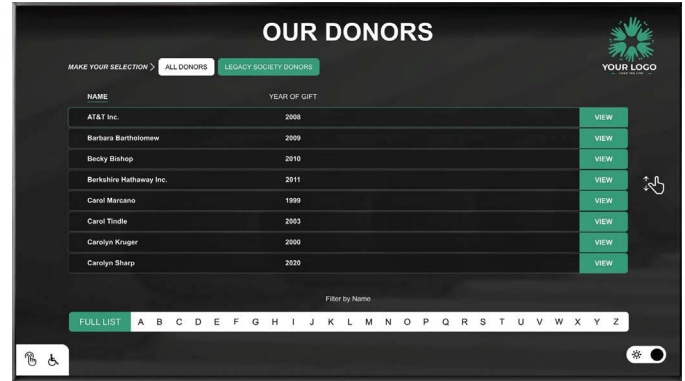

Interactive Wayfinding

Our templated wayfinding is designed to provide a user-friendly touchscreen wayfinding and directory solution for clients on a budget.

- Portrait or landscape design in one resolution
- 3 Floor maps or 1 campus map with "You Are Here" indicator
- Mapping to up to 40 locations with animated icons
- 2 Directories of your choice sorted alphabetically or numerically
- Marked restrooms, stairs/elevators and exits with matching legend
- Interactive alphabet at bottom of screen for quick filtering
- Design tailored to your brand with your logo, colors and font
- Designed in both light and dark modes with quick toggle switch
- ADA controls at bottom of screen
- Update data via a custom, user-friendly webpage

Interactive Directory

Let people guide themselves instead of relying on receptionists or printed signs. Provide searchable lists of people, rooms, departments, locations and more.

- Portrait or landscape design in one resolution
- 2 Directories of your choice sorted alphabetically or numerically
- Interactive alphabet at bottom of screen for quick filtering
- Design tailored to your brand with your logo, colors and font
- Designed in both light and dark modes with quick toggle switch
- ADA controls at bottom of screen
- Update data via a custom, user-friendly webpage

Interactive Donor Board

Touchscreen donor boards are a great way to thank patrons and encourage giving. Highlight individuals or groups within different levels of support.

- Portrait or landscape design in one resolution
- 2 Directories of your choice sorted alphabetically or numerically
- Interactive alphabet at bottom of screen for quick filtering
- Design tailored to your brand with your logo, colors and font
- Designed in both light and dark modes with quick toggle switch
- ADA controls at bottom of screen
- Update data via a custom, user-friendly webpage