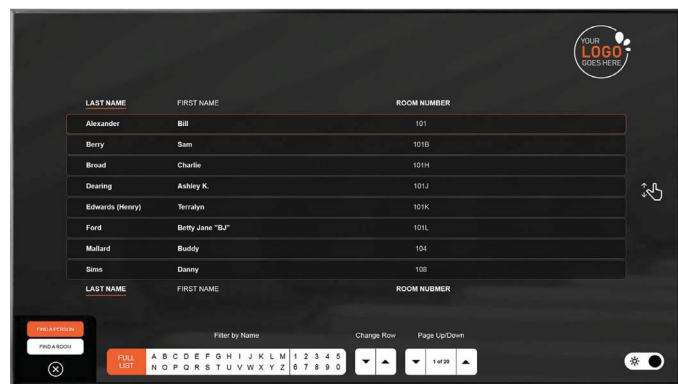

- Map to events, personnel, room and department directories
- Include quick-reference legends and ADA controls
- Show fullscreen or integrate with traditional digital signage
- Include a QR code to let people take the wayfinding project with them
- Add SMS integration to let users text wayfinding info to their phone
- Toggle between dark and light modes for ease of viewing
- Offer multi-lingual options for an inclusive audience experience
- Use directory databases for easy updates you can do yourself

Interactive Wayfinding

Our templated wayfinding is designed to provide a user-friendly touchscreen wayfinding and directory solution for clients on a budget.

- Portrait or landscape design in one resolution
- 3 Floor maps or 1 campus map with "You Are Here" indicator
- Mapping to up to 40 locations with animated icons
- 2 Directories of your choice sorted alphabetically or numerically
- Marked restrooms, stairs/elevators and exits with matching legend
- Interactive alphabet at bottom of screen for quick filtering
- Design tailored to your brand with your logo, colors and font
- Designed in both light and dark modes with quick toggle switch
- ADA controls at bottom of screen
- Update data via a custom, user-friendly webpage

Interactive Directory

Let people guide themselves instead of relying on receptionists or printed signs. Provide searchable lists of people, rooms, departments, locations and more.

- Portrait or landscape design in one resolution
- 2 Directories of your choice sorted alphabetically or numerically
- Interactive alphabet at bottom of screen for quick filtering
- Design tailored to your brand with your logo, colors and font
- Designed in both light and dark modes with quick toggle switch
- ADA controls at bottom of screen
- Update data via a custom, user-friendly webpage