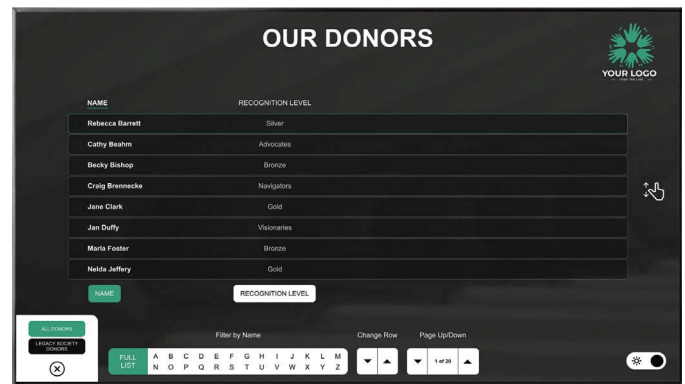

Interactive Wayfinding

Our templated wayfinding is designed to provide a user-friendly touchscreen wayfinding and directory solution for clients on a budget.

- Portrait or landscape design in one resolution
- 3 Floor maps or 1 campus map with "You Are Here" indicator
- Mapping to up to 40 locations with animated icons
- 2 Directories of your choice sorted alphabetically or numerically
- Marked restrooms, stairs/elevators and exits with matching legend
- Interactive alphabet at bottom of screen for quick filtering
- Design tailored to your brand with your logo, colors and font
- Designed in both light and dark modes with quick toggle switch
- ADA controls at bottom of screen
- Update data via a custom, user-friendly webpage

Interactive Directory

Let people guide themselves instead of relying on receptionists or printed signs. Provide searchable lists of people, rooms, departments, locations and more.

- Portrait or landscape design in one resolution
- 2 Directories of your choice sorted alphabetically or numerically
- Interactive alphabet at bottom of screen for quick filtering
- Design tailored to your brand with your logo, colors and font
- Designed in both light and dark modes with quick toggle switch
- ADA controls at bottom of screen
- Update data via a custom, user-friendly webpage

Interactive Donor Board

Touchscreen donor boards are a great way to thank patrons and encourage giving. Highlight individuals or groups within different levels of support.

- Portrait or landscape design in one resolution
- 2 Directories of your choice sorted alphabetically or numerically
- Interactive alphabet at bottom of screen for quick filtering
- Design tailored to your brand with your logo, colors and font
- Designed in both light and dark modes with quick toggle switch
- ADA controls at bottom of screen
- Update data via a custom, user-friendly webpage