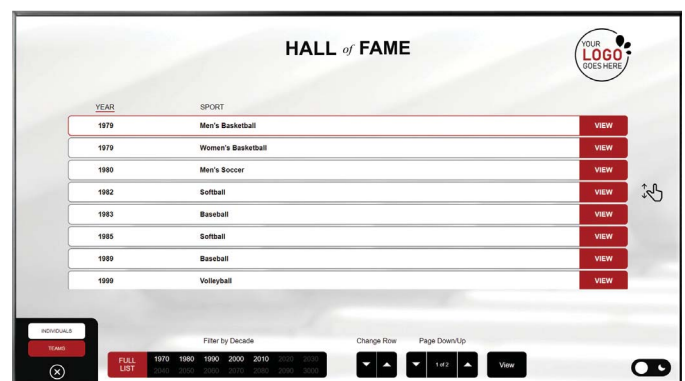

## Interactive Donor Board

Touchscreen donor boards are a great way to thank patrons and encourage giving. Highlight individuals or groups within different levels of support.

- Portrait or landscape design in one resolution
- 2 Directories of your choice sorted alphabetically or numerically
- Interactive alphabet at bottom of screen for quick filtering
- Design tailored to your brand with your logo, colors and font
- Designed in both light and dark modes with quick toggle switch
- ADA controls at bottom of screen
- Update data via a custom, user-friendly webpage

## Interactive Hall of Fame Board

Interactive hall of fame boards are a fun and engaging way to showcase top alumni, scholars, athletes, teams, and the coaches or teachers who helped along the way.

- Portrait or landscape design in one resolution
- 2 Directories of your choice sorted alphabetically or numerically
- Interactive alphabet and dates at bottom of screen for quick filtering
- Design tailored to your brand with your logo, colors and font
- Designed in both light and dark modes with quick toggle switch
- ADA controls at bottom of screen
- Update data via a custom, user-friendly webpage