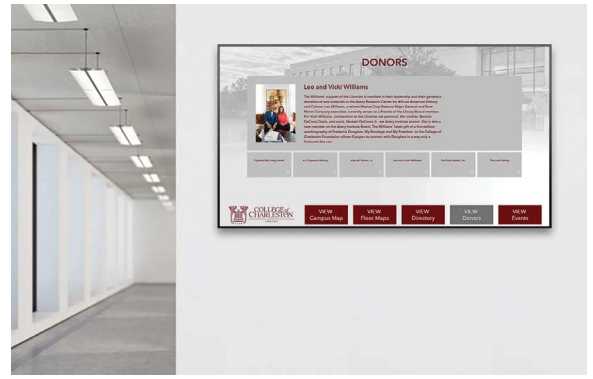

Custom Interactive

Whatever your idea, our artists will combine imaginative talent with technical know-how to translate it to the screen. Tell us your idea and we'll make it a reality.

- Offer touchscreen menu boards or queuing systems
- Show videos, virtual tours and historical timelines
- Use interactive games to entertain in waiting areas
- Show photo slideshows and archives