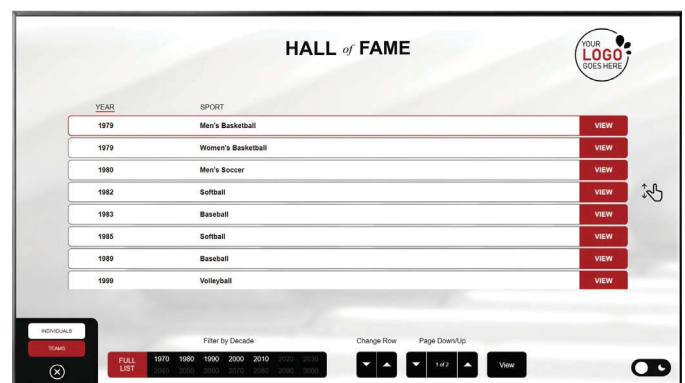

Interactive Donor Board

Touchscreen donor boards are a great way to thank patrons and encourage giving. Highlight individuals or groups within different levels of support.

- Portrait or landscape design in one resolution
- 2 Directories of your choice sorted alphabetically or numerically
- Interactive alphabet at bottom of screen for quick filtering
- Design tailored to your brand with your logo, colors and font
- Designed in both light and dark modes with quick toggle switch
- ADA controls at bottom of screen
- Update data via a custom, user-friendly webpage

Interactive Hall of Fame Board

Interactive hall of fame boards are a fun and engaging way to showcase top alumni, scholars, athletes, teams, and the coaches or teachers who helped along the way.

- Portrait or landscape design in one resolution
- 2 Directories of your choice sorted alphabetically or numerically
- Interactive alphabet and dates at bottom of screen for quick filtering
- Design tailored to your brand with your logo, colors and font
- Designed in both light and dark modes with quick toggle switch
- ADA controls at bottom of screen
- Update data via a custom, user-friendly webpage