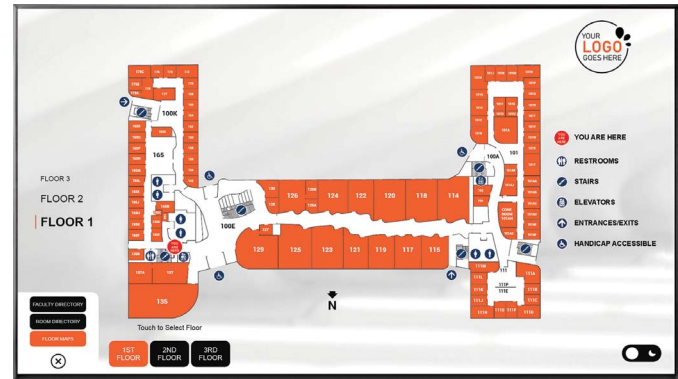

## Interactive Wayfinding

Our templated wayfinding is designed to provide a user-friendly touchscreen wayfinding and directory solution for clients on a budget.

- Portrait or landscape design in one resolution
- 3 Floor maps or 1 campus map with "You Are Here" indicator
- Mapping to up to 40 locations with animated icons
- 2 Directories of your choice sorted alphabetically or numerically
- Marked restrooms, stairs/elevators and exits with matching legend
- Interactive alphabet at bottom of screen for quick filtering
- Design tailored to your brand with your logo, colors and font
- Designed in both light and dark modes with quick toggle switch
- ADA controls at bottom of screen
- Update data via a custom, user-friendly webpage