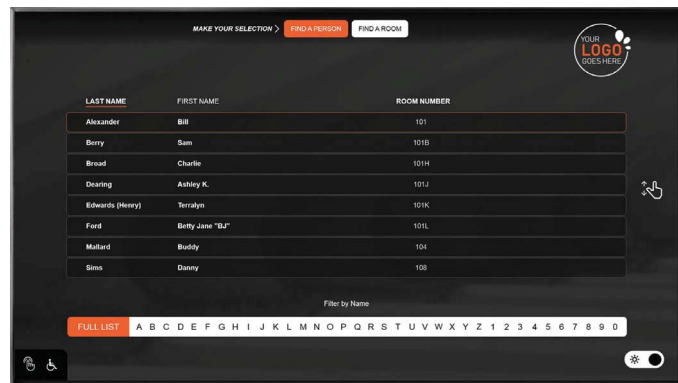

Interactive Wayfinding

Our templated wayfinding is designed to provide a user-friendly touchscreen wayfinding and directory solution for clients on a budget.

- Portrait or landscape design in one resolution
- 3 Floor maps or 1 campus map with "You Are Here" indicator
- Mapping to up to 40 locations with animated icons
- 2 Directories of your choice sorted alphabetically or numerically
- Marked restrooms, stairs/elevators and exits with matching legend
- Interactive alphabet at bottom of screen for quick filtering
- Design tailored to your brand with your logo, colors and font
- Designed in both light and dark modes with quick toggle switch
- ADA controls at bottom of screen
- Update data via a custom, user-friendly webpage

Interactive Directory

Let people guide themselves instead of relying on receptionists or printed signs. Provide searchable lists of people, rooms, departments, locations and more.

- Portrait or landscape design in one resolution
- 2 Directories of your choice sorted alphabetically or numerically
- Interactive alphabet at bottom of screen for quick filtering
- Design tailored to your brand with your logo, colors and font
- Designed in both light and dark modes with quick toggle switch
- ADA controls at bottom of screen
- Update data via a custom, user-friendly webpage