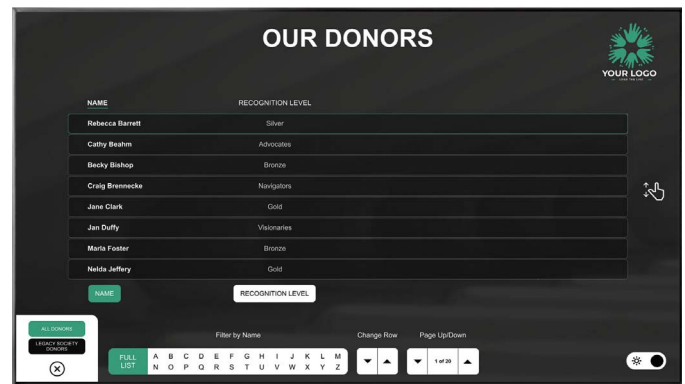

## Interactive Wayfinding

Our templated wayfinding is designed to provide a user-friendly touchscreen wayfinding and directory solution for clients on a budget.

- Portrait or landscape design in one resolution
- 3 Floor maps or 1 campus map with "You Are Here" indicator
- Mapping to up to 40 locations with animated icons
- 2 Directories of your choice sorted alphabetically or numerically
- Marked restrooms, stairs/elevators and exits with matching legend
- Interactive alphabet at bottom of screen for quick filtering
- Design tailored to your brand with your logo, colors and font
- Designed in both light and dark modes with quick toggle switch
- ADA controls at bottom of screen
- Update data via a custom, user-friendly webpage

## Interactive Directory

Let people guide themselves instead of relying on receptionists or printed signs. Provide searchable lists of people, rooms, departments, locations and more.

- Portrait or landscape design in one resolution
- 2 Directories of your choice sorted alphabetically or numerically
- Interactive alphabet at bottom of screen for quick filtering
- Design tailored to your brand with your logo, colors and font
- Designed in both light and dark modes with quick toggle switch
- ADA controls at bottom of screen
- Update data via a custom, user-friendly webpage

## Interactive Donor Board

Touchscreen donor boards are a great way to thank patrons and encourage giving. Highlight individuals or groups within different levels of support.

- Portrait or landscape design in one resolution
- 2 Directories of your choice sorted alphabetically or numerically
- Interactive alphabet at bottom of screen for quick filtering
- Design tailored to your brand with your logo, colors and font
- Designed in both light and dark modes with quick toggle switch
- ADA controls at bottom of screen
- Update data via a custom, user-friendly webpage