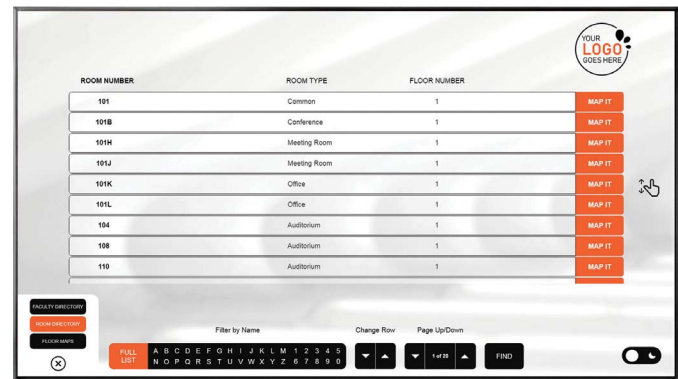

Include directories for staff, departments, rooms and events showing visual paths from the screen to the destination. We can also build in quick reference buttons to find elevators and restrooms, and all of our designs include ADA controls at the bottom of the screen for convenience and compliance.

- Map to events, personnel, room and department directories
- Include quick-reference legends and ADA controls
- Show fullscreen or integrate with traditional digital signage
- Include a QR code to let people take the wayfinding project with them
- Add SMS integration to let users text wayfinding info to their phone
- Toggle between dark and light modes for ease of viewing
- Offer multi-lingual options for an inclusive audience experience
- Use directory databases for easy updates you can do yourself

# Templated Packages

Get touchscreen designs without breaking the bank with our affordable templated packages for AxisTV Signage Suite. We'll incorporate your branding and data with all the basics you need for an informative, user-friendly touchscreen design. And all packages include a custom webpage to update your interactive directory data at any time, from anywhere.

## Interactive Wayfinding

Our templated wayfinding is designed to provide a user-friendly touchscreen wayfinding and directory solution for clients on a budget.

- Portrait or landscape design in one resolution
- 3 Floor maps or 1 campus map with "You Are Here" indicator
- Mapping to up to 40 locations with animated icons
- 2 Directories of your choice sorted alphabetically or numerically
- Marked restrooms, stairs/elevators and exits with matching legend
- Interactive alphabet at bottom of screen for quick filtering
- Design tailored to your brand with your logo, colors and font
- Designed in both light and dark modes with quick toggle switch
- ADA controls at bottom of screen
- Update data via a custom, user-friendly webpage