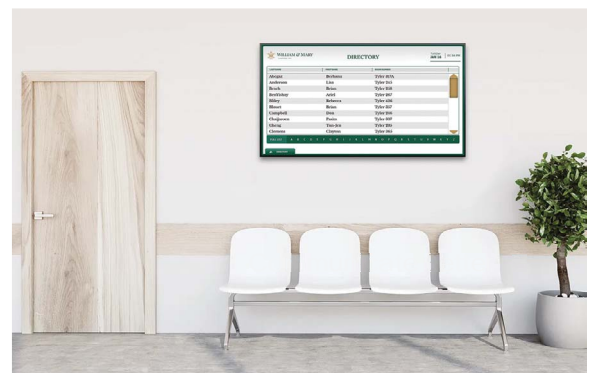

Include directories for staff, departments, rooms and events showing visual paths from the screen to the destination. We can also build in quick reference buttons to find elevators and restrooms, and all of our designs include ADA controls at the bottom of the screen for convenience and compliance.

And we don't just stop at the design. Our creative team works with your facility planners, marketing experts and project managers to concept, design, implement and test your interactive designs.

We'll also deliver the original artwork, media and uncompiled source code files with the final project. They're yours, after all.

- Map to events, personnel, room and department directories
- Include quick-reference legends and ADA controls
- Show fullscreen or integrate with traditional digital signage
- Include a QR code to let people take the wayfinding project with them
- Add SMS integration to let users text wayfinding info to their phone
- Toggle between dark and light modes for ease of viewing
- Offer multi-lingual options for an inclusive audience experience
- Use directory databases for easy updates you can do yourself

If you need hosting for your project, we can help. We can even build a user-friendly web interface so you can make quick updates to directories yourself.