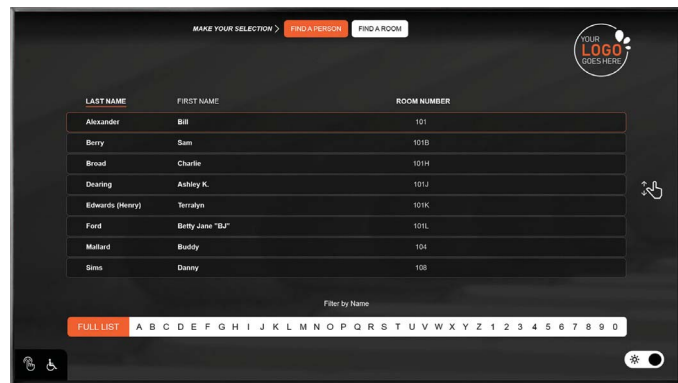

## Interactive Wayfinding

Our templated wayfinding is designed to provide a user-friendly touchscreen wayfinding and directory solution for clients on a budget.

- Portrait or landscape design in one resolution
- 3 Floor maps or 1 campus map with "You Are Here" indicator
- Mapping to up to 40 locations with animated icons
- 2 Directories of your choice sorted alphabetically or numerically
- Marked restrooms, stairs/elevators and exits with matching legend
- Interactive alphabet at bottom of screen for quick filtering
- Design tailored to your brand with your logo, colors and font
- Designed in both light and dark modes with quick toggle switch
- ADA controls at bottom of screen
- Update data via a custom, user-friendly webpage

## Interactive Directory

Let people guide themselves instead of relying on receptionists or printed signs. Provide searchable lists of people, rooms, departments, locations and more.

- Portrait or landscape design in one resolution
- 2 Directories of your choice sorted alphabetically or numerically
- Interactive alphabet at bottom of screen for quick filtering
- Design tailored to your brand with your logo, colors and font
- Designed in both light and dark modes with quick toggle switch
- ADA controls at bottom of screen
- Update data via a custom, user-friendly webpage