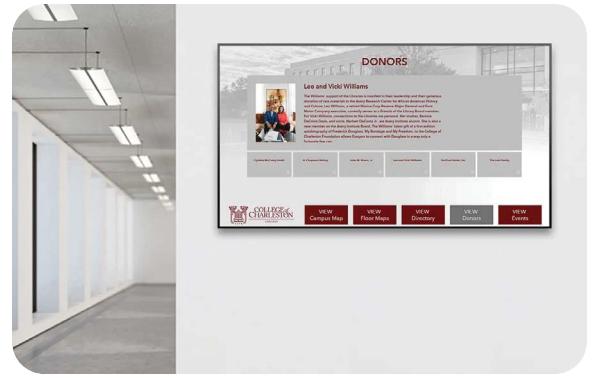

Custom Interactive

Whatever your idea, our artists will combine imaginative talent with technical know-how to translate it to the screen. Tell us your idea and we'll make it a reality.

- Offer touchscreen menu boards or queuing systems
- Show videos, virtual tours and historical timelines
- Use interactive games to entertain in waiting areas
- Show photo slideshows and archives