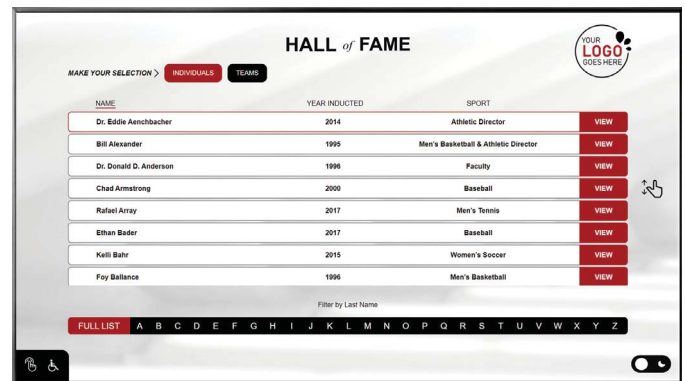

## Interactive Donor Board

Touchscreen donor boards are a great way to thank patrons and encourage giving. Highlight individuals or groups within different levels of support.

- Portrait or landscape design in one resolution
- 2 Directories of your choice sorted alphabetically or numerically
- Interactive alphabet at bottom of screen for quick filtering
- Design tailored to your brand with your logo, colors and font
- Designed in both light and dark modes with quick toggle switch
- ADA controls at bottom of screen
- Update data via a custom, user-friendly webpage

## Interactive Hall of Fame Board

Interactive hall of fame boards are a fun and engaging way to showcase top alumni, scholars, athletes, teams, and the coaches or teachers who helped along the way.

- Portrait or landscape design in one resolution
- 2 Directories of your choice sorted alphabetically or numerically
- Interactive alphabet and dates at bottom of screen for quick filtering
- Design tailored to your brand with your logo, colors and font
- Designed in both light and dark modes with quick toggle switch
- ADA controls at bottom of screen
- Update data via a custom, user-friendly webpage